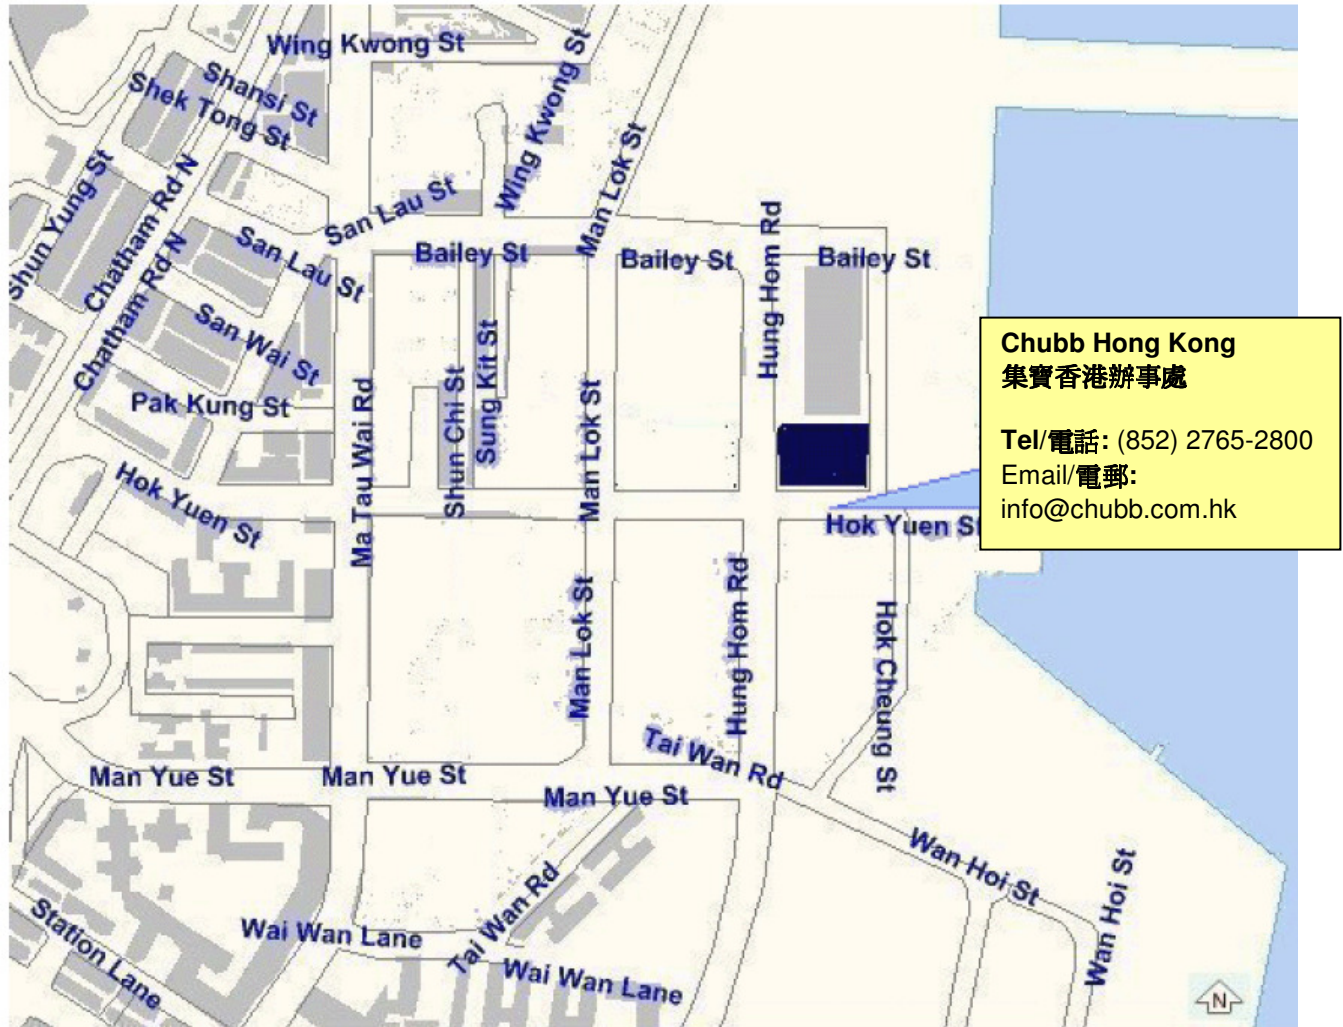

Directions to Chubb and Hong Kong Office
集寶 / 衛安 香港辦事處 指示圖

Chubb Hong Kong
集寶香港辦事處

Tel/電話: (852) 2765-2800
Email/電郵:
info@chubb.com.hk

Address: Level 1, Guardforce Centre, 3 Hok Yuen Street East, Hung Hom, Hong Kong
地址：香港九龍紅磡鶴園東街三號衛安中心一樓

Arriving from the airport –

The most convenient way is to take the Hong Kong Express Train to Kowloon Station, then a cab to Guardforce Centre. This will take approximately 25 minutes.

於機場前往衛安中心

最方便快捷的途徑是乘機場快線至九龍站再轉乘計程車到衛安中心，車程大約需 23 分鐘。

Travelling via the railway system–

- (a) If you are traveling via the MTR, you can alight at Tsim Sha Tsui Station or Jordan Station and then take a cab to Guardforce Centre (about 5-10 minutes cab ride).
- (b) If you are traveling via the KCR Railway, you can alight at Tsim Sha Tsui East Station and take a cab to the Guardforce Centre (about 5-10 minutes cab ride).

乘地鐵或火車前往衛安中心：

- (a) 如乘搭地鐵前往衛安中心，你可於「尖沙咀」站或「佐敦」站下車，再轉乘計程車到衛安中心，（計程車程大約需 5-10 分鐘）
- (b) 如乘搭火車前往衛安中心，你可於「尖東」站下車，再轉乘計程車到衛安中心，（計程車程大約需 5-10 分鐘）